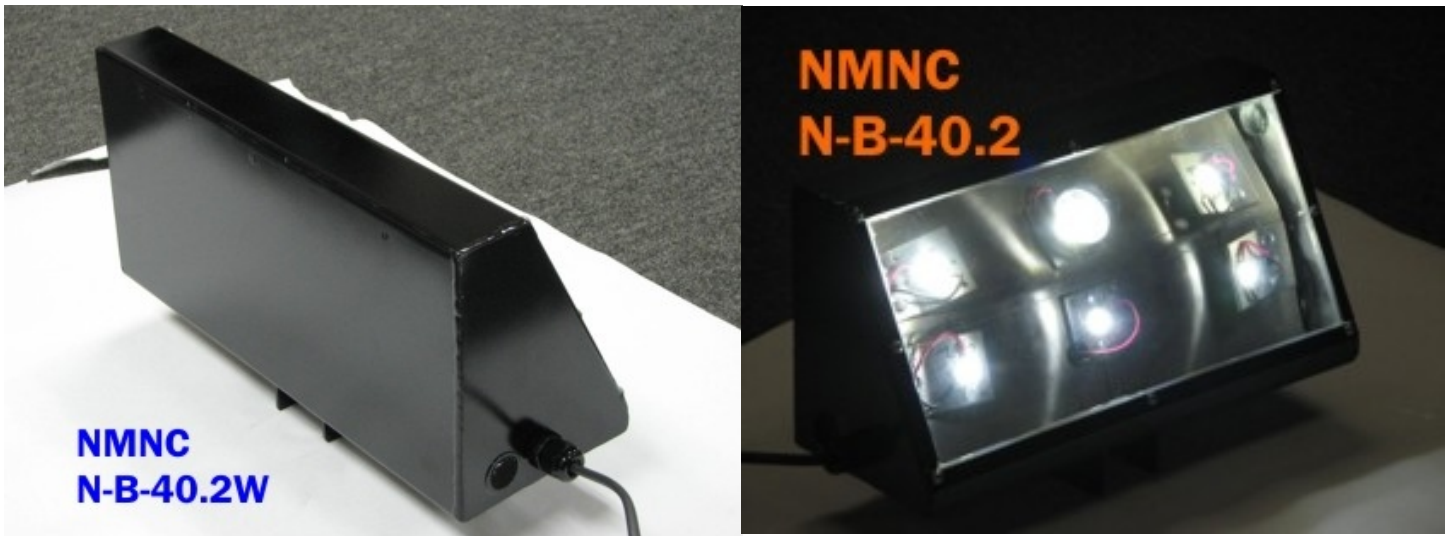

# National Mfg. Network Co.

PN# N-B-40.2W new Billboard LED designed lighting fixture has many features and universal mounting along with a durable powder coated finish.

12 Volt or 24 Volt DC 40.2 Watt Bright White LEDS captured around a multiple angled lighting design.

All Aluminum Fixture for best heat dissipation along with top and bottom venting.

Custom aluminum machined led light bezel held in with S.S. tamper proof machined screws.

Clear unbreakable 1/4" thick lexan lens is durable and shock resistant.

The PN# N-B-40.2 can be mounted in two positions vertical and horizontal with a 5 degree adjustment positive or negative, and mounts to a 2" x 2" square tube.

The foot print is 16" x 8" x 6" Formed Heavy Aluminum

The illumination matrix is based on 5000K bright white LED's 40.2 watt DC load 8ft away from wall.

PN#	LAMP TYPE	WATTS	INPUT VOLTS	FORWARD CURENT	LED COLOR	FLUX
N-B-40.2W	Surface Mount	40.2	13.6 DC	700MA 350MA	BRIGHT WHITE	5000K
N-B-40.2W	Surface Mount	40.2	24 DC	700MA 350MA	BRIGHT WHITE	5000K
N-B-40.2W	Surface Mount	40.2	110 VAC	700MA 350MA	BRIGHT WHITE	5000K
	AVAILABLE	60+ W				